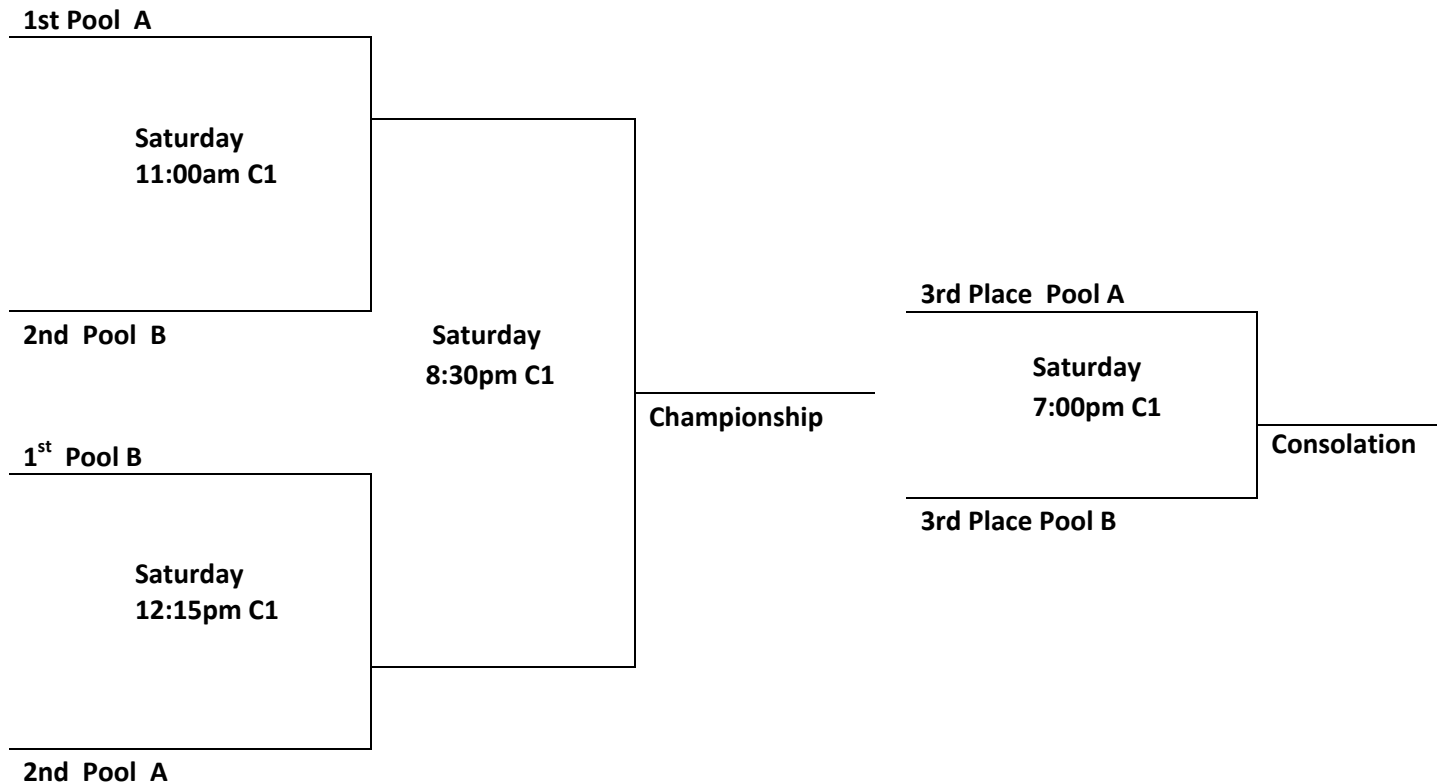

2009 CTB National HS Invitational

2009 CTB National HS Invitational			
POOL A		POOL B	
1. Whitney Young		1. Westbury Christian	
2. Cy Fair		2. Hightower	
3. Concordia		3. Cy Woods	
4. A & M Consolidated			
A2 v A3 - Thurs. 2:00p-C1		B1 v B2-Thurs. 5:00p-C1	
B3 v A4-Thurs. 3:30p-C1		B3 v B2-Fri. 2:00p-C1	
A1 v A3-Fri. 3:30p-C1		B1 v B3-Fri. 5:00p-C1	
A2 v A4-Thurs. 6:30p-C1			
A1 v A2-Fri. 8:00p-C1			
A4 v A3-Fri. 6:30p-C1			

All Games Will Be Play at Texas Southern University H&PE Arena
 First team list in pool is home(wears white). Top team in bracket wears white.